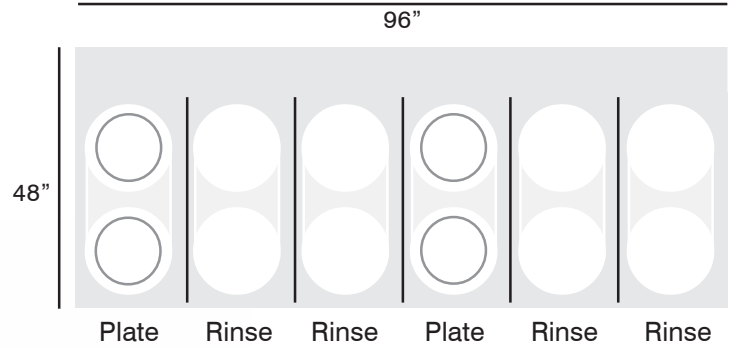

2-6 Configuration