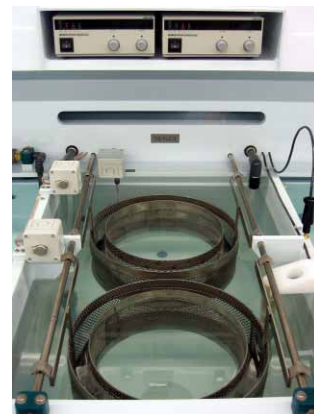

Exclusive Technology of

(401) 728-7081
equipment@technic.com
www.technic.com

SBE 2-6 with single station activate/rinse and load/unload station

6"x6" bench-top centrifugal Dryer with stand

Load/unload stand (SBE chambers and baskets not supplied)

Electrolytic Cathode Strip/Rinse Module

SBE 2-6 (rear view)