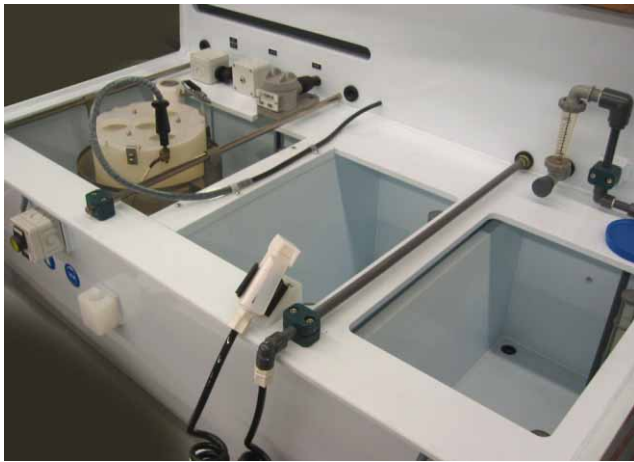

Exclusive Technology of

(401) 728-7081
equipment@technic.com
www.technic.com

SBE 1-3