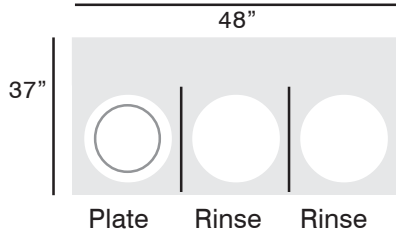

1-3 Configuration